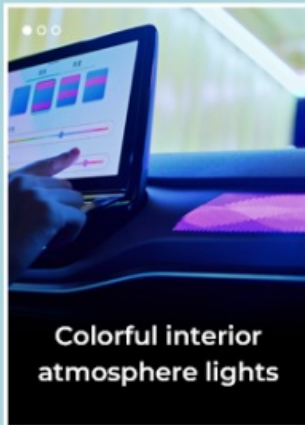

IQ. light
Intelligent interactive
illuminating system

IQ. Drive
L2+ driver assistance system

As talented as an SUV as sustainable as an ID

SIMPLE DESIGN

As talented as an SUV as sustainable as an ID

ELEGANT INTERIOR

**Colorful interior
atmosphere lights**

**12-inch HD
center screen**

**Harman Kardon
Advanced surround
sound system**

Elegant interior

- 360° full scene charging service
- 84.8kWh large capacity battery

- AR HUD augmented reality head-up display

- IQ. Drive L2 + level Driving assistance
- Side Assist lane change assist system

- Intelligent three-zone automatic thermostatic air conditioning

IQ. Light

Product Color Show

HOT SALES COLORS DISPLAY

● GRAY