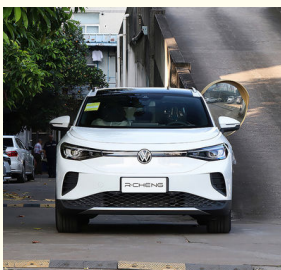

Left Hand Drive Long Range Used Volkswagen VW Electric Car 84.8KWH

Our Product Introduction

Basic Information

- Place of Origin: China
- Brand Name: Volkswagen
- Certification: VDA, TUV ,ISO
- Model Number: Id4 Crozz
- Minimum Order Quantity: 1
- Price: \$22000-25000/units
- Packaging Details: by sea, by trailer, rail via containers, LCL and RO-RO vessel
- Delivery Time: 7 working days
- Payment Terms: L/C, D/A, D/P, T/T, Western Union, MoneyGram
- Supply Ability: 1-10 units 15 - 20 working days, 10-30 units 20-30 working days, 30-50 units ≥30 working days

Product Specification

- Product Name: Volkswagen Id 4 Crozz
- Steering Position: Left Hand Drive
- Body Style: 5-door 5-seat SUV
- Charging Time: Fast 0.67h Slow 12.5h
- Dimension: 4592x1852x1629mm
- Battery Type: Ternary Lithium Battery
- MAX. Range: 600km
- MAX. Speed: 160km/h
- Vehicle Weight: 2130KG
- Tyre Specifications: 235/55 R19
- Front Suspension: McPherson Independent Suspension
- Rear Suspension: Multi-link Independent Suspension
- Highlight: **Used Volkswagen VW Electric Car, VW Electric Car 84.8KWH, Used Volkswagen Electric Car 84.8KWH**

More Images

Product Description

China Wholesaler id 4 pure Vw Id4 Long Range Electric Vehicle 0km Used Volkswagen Electric Car Id4

Product Configurations

Product Configurations	84.8KWH
Charging Time	Fast 0.5H
Motor Power	150(204Ps)
MAX. Range	600km
MAX. Speed	160km/h
Vehicle Weight	2130KG
Tyre Specifications	235/55 R19
Length*Width*Height	4592x1852x1629mm
Driving Direction	Left-hand Drive
Body Structure	5 Doors And 5 Seats
Battery Type	Ternary Lithium Battery
Steering Wheel Assistance	Electric Steering Wheel Assist
Light Type	LED
Battery Warranty	160,000 km In 8 Years
Motor Torque	310n.m
Wheelbase	2765mm
Seat	5
Front Suspension	McPherson Independent Suspension
Rear Suspension	Multi-link Independent Suspension
Steering System	Electric
Parking Brake	Electric
Braking System	Front Disc + Rear Dsic
ABS	Yes
ESC	Yes
Radar	Front 4+Rear 4
After The Camera	360°