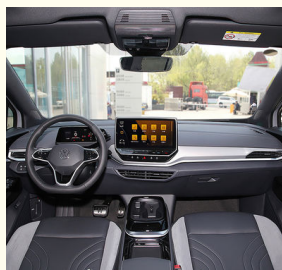

Product Specification

- Product Name: Volkswagen Id 4 Crozz
- Steering Position: Left Hand Drive
- Body Style: 5-door 5-seat SUV
- Charging Time: Fast 0.67h Slow 12.5h
- Dimension: 4592x1852x1629mm
- Battery Type: Ternary Lithium Battery
- MAX. Range: 600km
- MAX. Speed: 160km/h
- Vehicle Weight: 2130KG
- Tyre Specifications: 235/55 R19
- Front Suspension: McPherson Independent Suspension
- Rear Suspension: Multi-link Independent Suspension
- Highlight: **Used Volkswagen VW Electric Car, VW Electric Car 84.8KWH, Used Volkswagen Electric Car 84.8KWH**

More Images

Product Description

China Wholesaler id 4 pure Vw Id4 Long Range Electric Vehicle 0km Used Volkswagen Electric Car Id4

Product Configurations

Product Configurations	84.8KWH
Charging Time	Fast 0.5H
Motor Power	150(204Ps)
MAX. Range	600km
MAX. Speed	160km/h
Vehicle Weight	2130KG
Tyre Specifications	235/55 R19
Length*Width*Height	4592x1852x1629mm
Driving Direction	Left-hand Drive
Body Structure	5 Doors And 5 Seats
Battery Type	Ternary Lithium Battery
Steering Wheel Assistance	Electric Steering Wheel Assist
Light Type	LED
Battery Warranty	160,000 km In 8 Years
Motor Torque	310n.m
Wheelbase	2765mm
Seat	5
Front Suspension	McPherson Independent Suspension
Rear Suspension	Multi-link Independent Suspension
Steering System	Electric
Parking Brake	Electric
Braking System	Front Disc + Rear Dsic
ABS	Yes
ESC	Yes
Radar	Front 4+Rear 4
After The Camera	360°

**Colorful interior
atmosphere lights**

**12-inch HD
center screen**

**Harman Kardon
Advanced surround
sound system**

Elegant interior

- 360° full scene charging service
- 84.8kWh large capacity battery

- AR HUD augmented reality head-up display

- IQ. Drive L2 + level Driving assistance
- Side Assist lane change assist system

- Intelligent three-zone automatic thermostatic air conditioning

IQ. Light

Product Color Show

HOT SALES COLORS DISPLAY

● GRAY