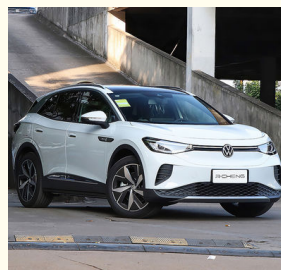

Left Hand Drive Long Range Used Volkswagen VW Electric Car 84.8KWH

Our Product Introduction

Basic Information

- Place of Origin: China
- Brand Name: Volkswagen
- Certification: VDA, TUV ,ISO
- Model Number: Id4 Crozz
- Minimum Order Quantity: 1
- Price: \$22000-25000/units
- Packaging Details: by sea, by trailer, rail via containers, LCL and RO-RO vessel
- Delivery Time: 7 working days
- Payment Terms: L/C, D/A, D/P, T/T, Western Union, MoneyGram
- Supply Ability: 1-10 units 15 - 20 working days, 10-30 units 20-30 working days, 30-50 units ≥30 working days

Product Specification

- Product Name: Volkswagen Id 4 Crozz
- Steering Position: Left Hand Drive
- Body Style: 5-door 5-seat SUV
- Charging Time: Fast 0.67h Slow 12.5h
- Dimension: 4592x1852x1629mm
- Battery Type: Ternary Lithium Battery
- MAX. Range: 600km
- MAX. Speed: 160km/h
- Vehicle Weight: 2130KG
- Tyre Specifications: 235/55 R19
- Front Suspension: McPherson Independent Suspension
- Rear Suspension: Multi-link Independent Suspension
- Highlight: **Used Volkswagen VW Electric Car, VW Electric Car 84.8KWH, Used Volkswagen Electric Car 84.8KWH**

More Images

Product Description

China Wholesaler id 4 pure Vw Id4 Long Range Electric Vehicle 0km Used Volkswagen Electric Car Id4

Product Configurations

Product Configurations	84.8KWH
Charging Time	Fast 0.5H
Motor Power	150(204Ps)
MAX. Range	600km
MAX. Speed	160km/h
Vehicle Weight	2130KG
Tyre Specifications	235/55 R19
Length*Width*Height	4592x1852x1629mm
Driving Direction	Left-hand Drive
Body Structure	5 Doors And 5 Seats
Battery Type	Ternary Lithium Battery
Steering Wheel Assistance	Electric Steering Wheel Assist
Light Type	LED
Battery Warranty	160,000 km In 8 Years
Motor Torque	310n.m
Wheelbase	2765mm
Seat	5
Front Suspension	McPherson Independent Suspension
Rear Suspension	Multi-link Independent Suspension
Steering System	Electric
Parking Brake	Electric
Braking System	Front Disc + Rear Dsic
ABS	Yes
ESC	Yes
Radar	Front 4+Rear 4
After The Camera	360°